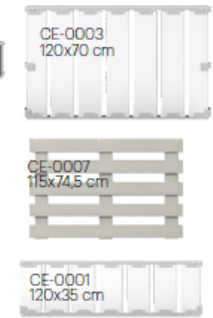

**CONFIGURATION 3 | 240x480 CM (LxW)**

**PANELS USED IN THIS CONFIGURATION:**

- 6x CE-0003 Long panel 120x70 cm
- 8x CE-0001 Long panel 120x35 cm
- 6x CE-0004 Short panel 80x70 cm
- 4x CE-0002 Short panel 80x35 cm
- 6x CE-0007 Seat panel 115x74.5 cm
- 1x CE-0008 Top panel 115x74 cm
- 2x CE-0010 Connector straight 80x70 cm

**NOTE**  
Place the panel with hooks on the inside. For all CE-0003 panels.

CE-0010  
Connector straight  
80x70 cm

**NOTE**  
Place the panel with the rubber caps down. For all CE-0004 panels.

CE-0010  
Connector straight  
80x70 cm

## CONFIGURATION 4 | 320x360 CM (LxW)