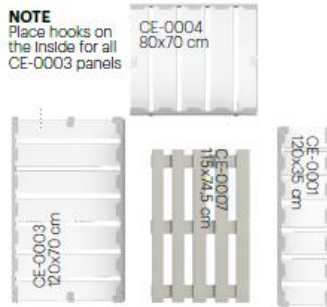

NOTE

Place hooks on the inside for all CE-0003 panels