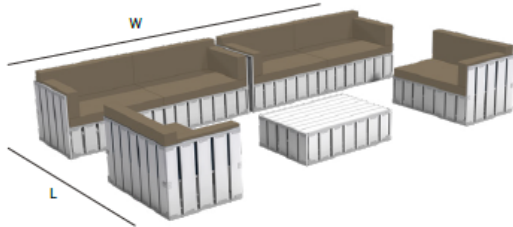

CONFIGURATION 3 | 240x480 CM (LxW)