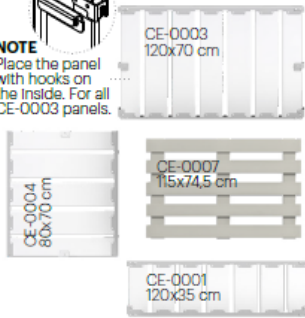

CUSHIONS USED IN THIS CONFIGURATION:

- 6x CE-0018 Back cushion 116,5x36x13 cm
- 6x CE-0017 Seat cushion 116,5x80x10 cm
- 2x CE-0019 Side corner cushion 67x36x13 cm
- 2x CE-0024 Side low cushion 67x28x13 cm
- 2x CE-0040 Side bevelled cushion 67x36x10-20 cm

NOTE
Place the panel with hooks on the inside. For all CE-0003 panels.