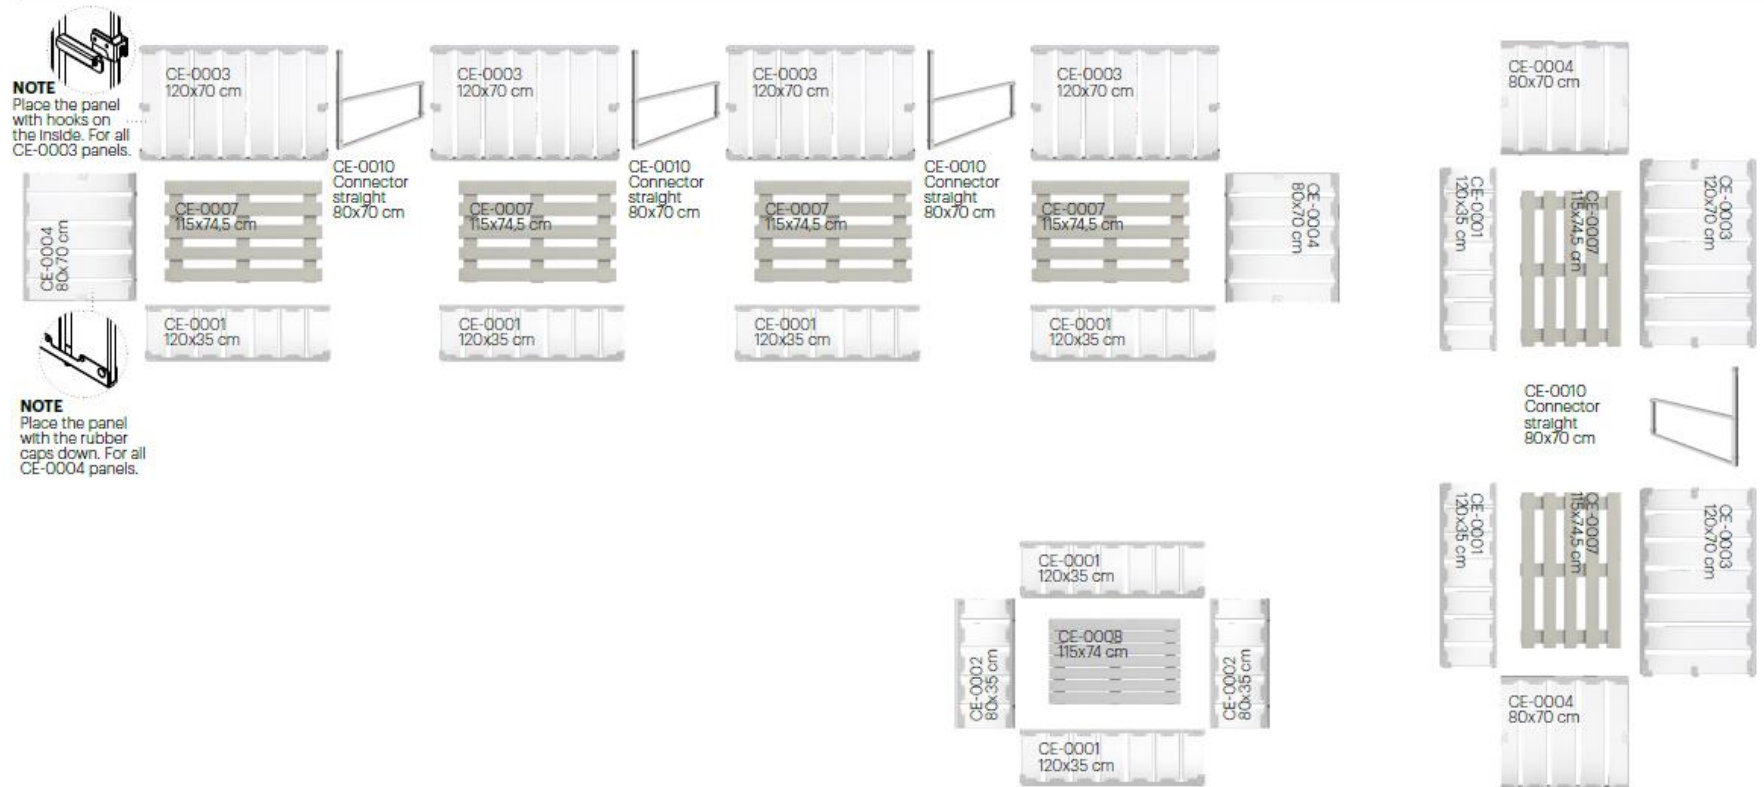

CUSHIONS USED IN THIS CONFIGURATION:

- 6x CE-0018 Back cushion 116,5x36x13 cm
- 6x CE-0017 Seat cushion 116,5x80x10 cm
- 2x CE-0019 Side corner cushion 67x36x13 cm
- 2x CE-0024 Side low cushion 67x28x13 cm