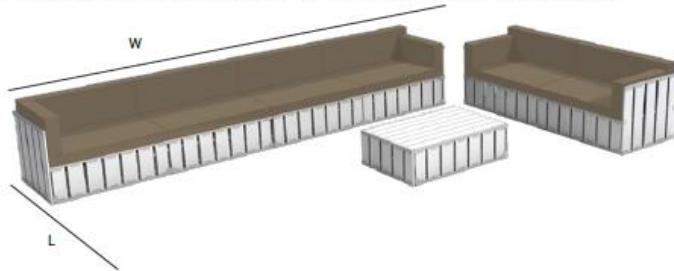

CONFIGURATION 11 | 330x570 CM (LxW)