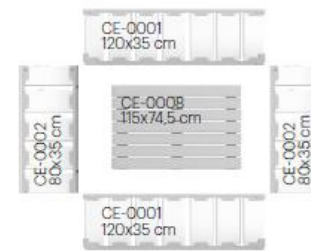

NOTE

Place hooks on the inside for all CE-0003 panels