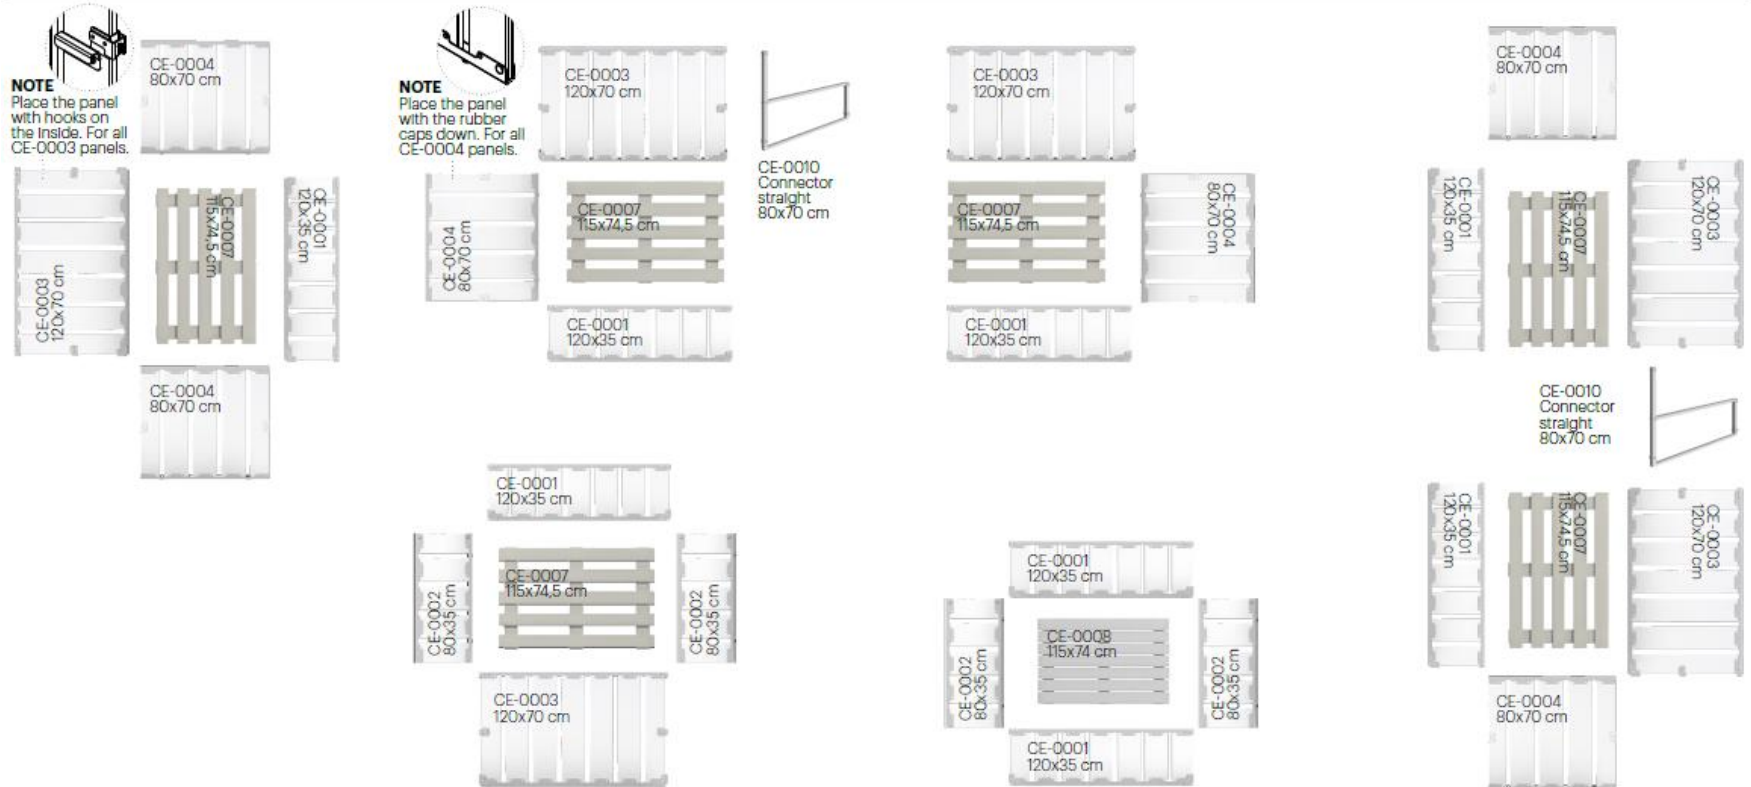

CUSHIONS USED IN THIS CONFIGURATION:

- 6x CE-0018 Back cushion 116,5x36x13 cm
- 6x CE-0017 Seat cushion 116,5x80x10 cm
- 2x CE-0019 Side corner cushion 67x36x13 cm
- 2x CE-0024 Side low cushion 67x28x13 cm
- 2x CE-0040 Side bevelled cushion 67x36x10-20 cm