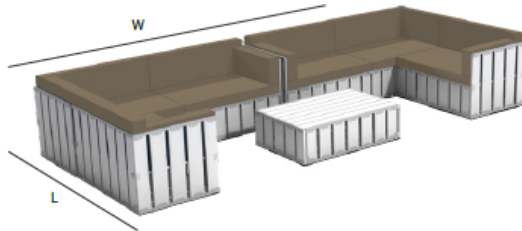

### Transport packaging

## EASY INSTALLATION

The Creative Furniture Lounge Box's easy installation is shown on the next images. Choose a configuration from following pages and create your favorite setup.

**CONFIGURATION 1 | 200x480 CM (LxW)**