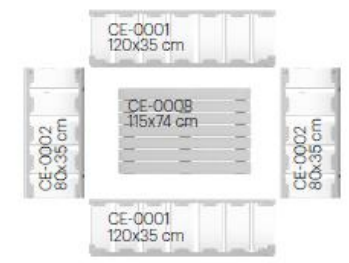

CONFIGURATION 4 | 320x360 CM (LxW)

PANELS USED IN THIS CONFIGURATION:

- 6x CE-0003 Long panel 120x70 cm
- 8x CE-0001 Long panel 120x35 cm
- 3x CE-0004 Short panel 80x70 cm
- 3x CE-0002 Short panel 80x35 cm
- 6x CE-0007 Seat panel 115x74,5 cm
- 1x CE-0008 Top panel 115x74 cm

- 3x CE-0010 Connector straight 80x70 cm
- 1x CE-0047 Corner connector right 80x70 cm
- 1x CE-0046 Corner connector left 80x70 cm

CUSHIONS USED IN THIS CONFIGURATION:

- 6x CE-0018 Back cushion 116,5x36x13 cm
- 6x CE-0017 Seat cushion 116,5x80x10 cm
- 2x CE-0019 Side corner cushion 67x36x13 cm
- 1x CE-0024 Side low cushion 67x28x13 cm