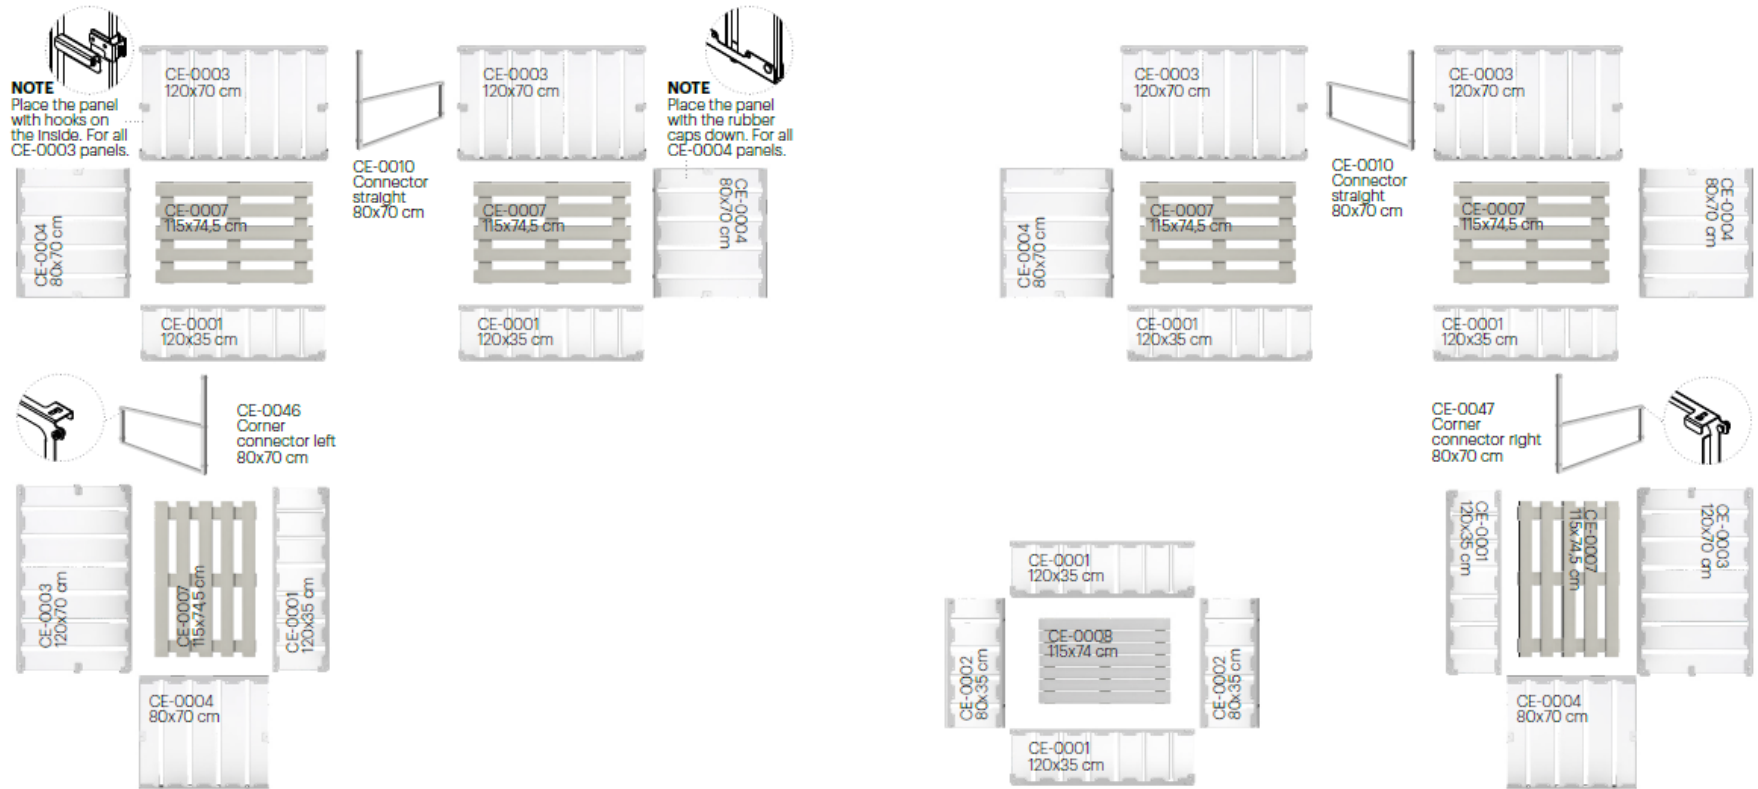

CUSHIONS USED IN THIS CONFIGURATION:

- 6x CE-0018 Back cushion 116,5x36x13 cm
- 6x CE-0017 Seat cushion 116,5x80x10 cm
- 2x CE-0019 Side corner cushion 67x36x13 cm
- 2x CE-0024 Side low cushion 67x28x13 cm
- 2x CE-0040 Side bevelled cushion 67x36x10-20 cm