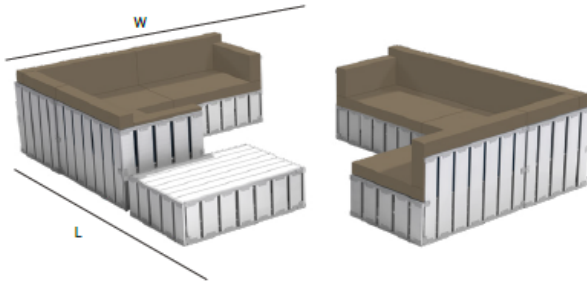

CONFIGURATION 5 | 370x330 CM (LxW)