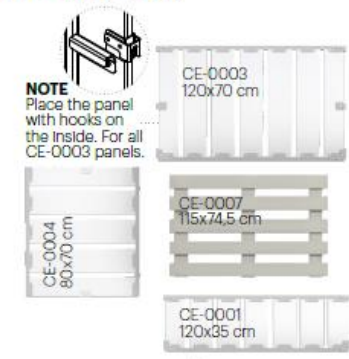

CONFIGURATION 4 | 320x360 CM (LxW)

PANELS USED IN THIS CONFIGURATION:

- 6x CE-0003 Long panel 120x70 cm
- 8x CE-0001 Long panel 120x35 cm
- 3x CE-0004 Short panel 80x70 cm
- 3x CE-0002 Short panel 80x35 cm
- 6x CE-0007 Seat panel 115x74,5 cm
- 1x CE-0008 Top panel 115x74 cm

- 3x CE-0010 Connector straight 80x70 cm
- 1x CE-0047 Corner connector right 80x70 cm
- 1x CE-0046 Corner connector left 80x70 cm

CUSHIONS USED IN THIS CONFIGURATION:

- 6x CE-0018 Back cushion 116,5x36x13 cm
- 6x CE-0017 Seat cushion 116,5x80x10 cm
- 2x CE-0019 Side corner cushion 67x36x13 cm
- 1x CE-0024 Side low cushion 67x28x13 cm