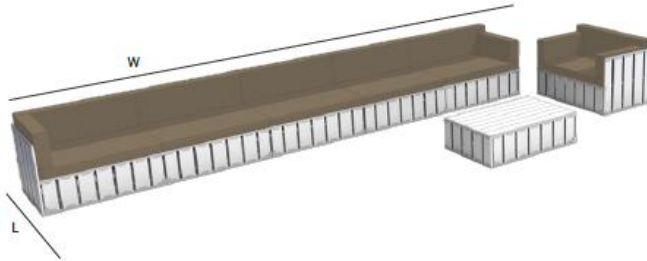

CONFIGURATION 12 | 210x690 CM (LxW)