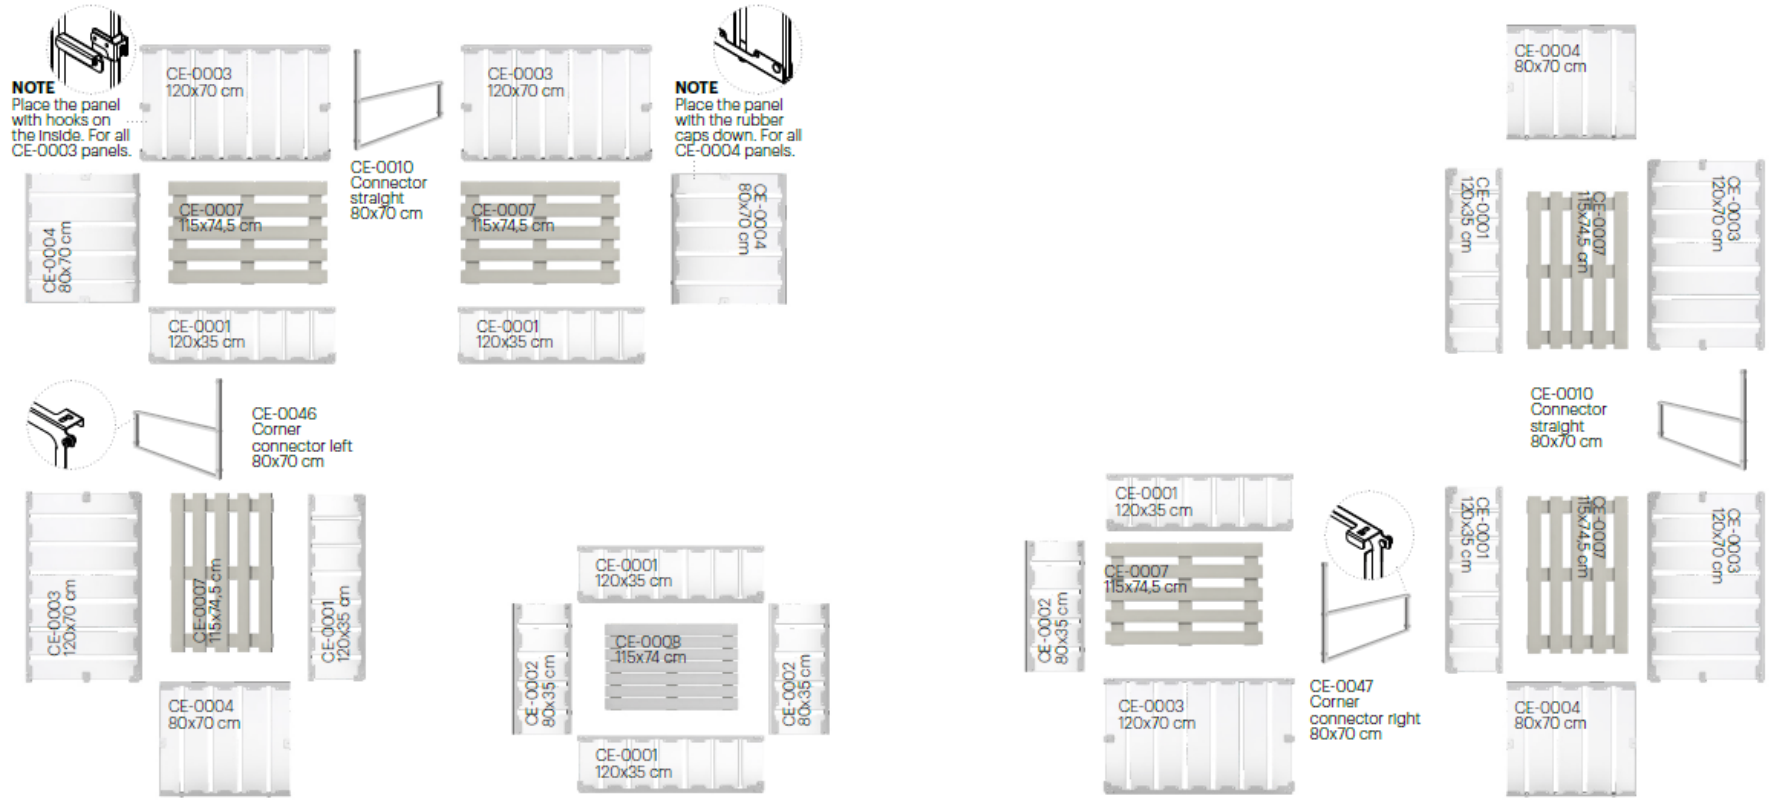

CUSHIONS USED IN THIS CONFIGURATION:

- 6x CE-0018 Back cushion 116.5x36x13 cm
- 6x CE-0017 Seat cushion 116.5x80x10 cm
- 2x CE-0019 Side corner cushion 67x36x13 cm
- 2x CE-0024 Side low cushion 67x28x13 cm
- 1x CE-0040 Side bevelled cushion 67x36x10-20 cm