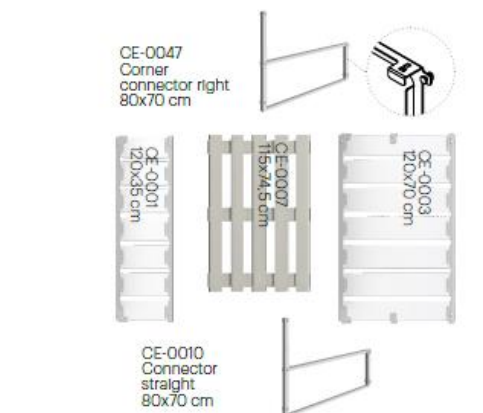

CONFIGURATION 4 | 320x360 CM (LxW)

PANELS USED IN THIS CONFIGURATION:

- 6x CE-0003 Long panel 120x70 cm
- 8x CE-0001 Long panel 120x35 cm
- 3x CE-0004 Short panel 80x70 cm
- 3x CE-0002 Short panel 80x35 cm
- 6x CE-0007 Seat panel 115x74,5 cm
- 1x CE-0008 Top panel 115x74 cm

- 3x CE-0010 Connector straight 80x70 cm
- 1x CE-0047 Corner connector right 80x70 cm
- 1x CE-0046 Corner connector left 80x70 cm

CUSHIONS USED IN THIS CONFIGURATION:

- 6x CE-0018 Back cushion 116,5x36x13 cm
- 6x CE-0017 Seat cushion 116,5x80x10 cm
- 2x CE-0019 Side corner cushion 67x36x13 cm
- 1x CE-0024 Side low cushion 67x28x13 cm