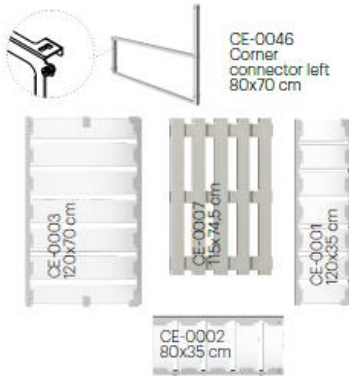

CONFIGURATION 4 | 320x360 CM (LxW)

PANELS USED IN THIS CONFIGURATION:

- 6x CE-0003 Long panel 120x70 cm
- 8x CE-0001 Long panel 120x35 cm
- 3x CE-0004 Short panel 80x70 cm
- 3x CE-0002 Short panel 80x35 cm
- 6x CE-0007 Seat panel 115x74,5 cm
- 1x CE-0008 Top panel 115x74 cm

- 3x CE-0010 Connector straight 80x70 cm
- 1x CE-0047 Corner connector right 80x70 cm
- 1x CE-0046 Corner connector left 80x70 cm

CUSHIONS USED IN THIS CONFIGURATION:

- 6x CE-0018 Back cushion 116,5x36x13 cm
- 6x CE-0017 Seat cushion 116,5x80x10 cm
- 2x CE-0019 Side corner cushion 67x36x13 cm
- 1x CE-0024 Side low cushion 67x28x13 cm