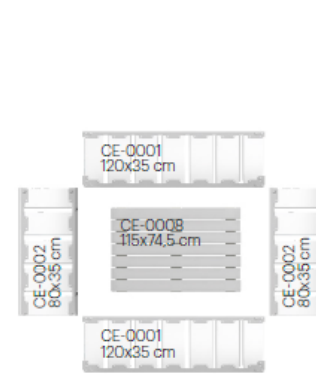

**CONFIGURATION 3 | 240x480 CM (LxW)**

**PANELS USED IN THIS CONFIGURATION:**

- 6x CE-0003 Long panel 120x70 cm
- 8x CE-0001 Long panel 120x35 cm
- 6x CE-0004 Short panel 80x70 cm
- 4x CE-0002 Short panel 80x35 cm
- 6x CE-0007 Seat panel 115x74.5 cm
- 1x CE-0008 Top panel 115x74 cm
- 2x CE-0010 Connector straight 80x70 cm

**NOTE**  
Place the panel with hooks on the inside. For all CE-0003 panels.

CE-0010  
Connector straight  
80x70 cm

**NOTE**  
Place the panel with the rubber caps down. For all CE-0004 panels.

CE-0010  
Connector straight  
80x70 cm

## CONFIGURATION 4 | 320x360 CM (LxW)