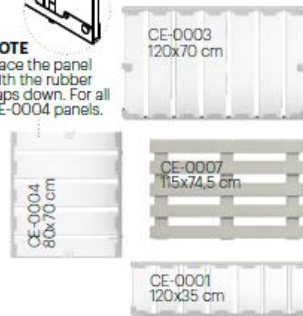

NOTE

Place the panel with the rubber caps down. For all CE-0004 panels.