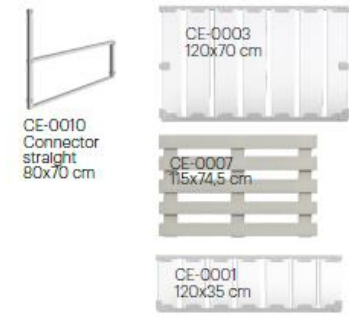

CONFIGURATION 4 | 320x360 CM (LxW)

PANELS USED IN THIS CONFIGURATION:

- 6x CE-0003 Long panel 120x70 cm
- 8x CE-0001 Long panel 120x35 cm
- 3x CE-0004 Short panel 80x70 cm
- 3x CE-0002 Short panel 80x35 cm
- 6x CE-0007 Seat panel 115x74,5 cm
- 1x CE-0008 Top panel 115x74 cm

- 3x CE-0010 Connector straight 80x70 cm
- 1x CE-0047 Corner connector right 80x70 cm
- 1x CE-0046 Corner connector left 80x70 cm

CUSHIONS USED IN THIS CONFIGURATION:

- 6x CE-0018 Back cushion 116,5x36x13 cm
- 6x CE-0017 Seat cushion 116,5x80x10 cm
- 2x CE-0019 Side corner cushion 67x36x13 cm
- 1x CE-0024 Side low cushion 67x28x13 cm