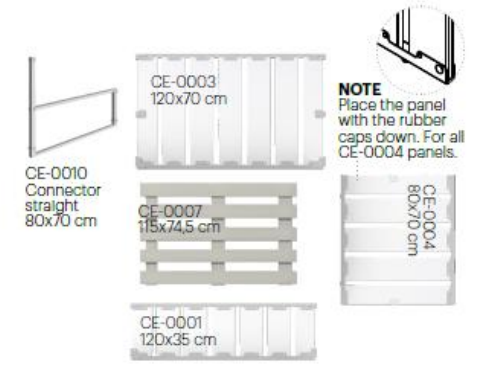

CONFIGURATION 4 | 320x360 CM (LxW)

PANELS USED IN THIS CONFIGURATION:

- 6x CE-0003 Long panel 120x70 cm
- 8x CE-0001 Long panel 120x35 cm
- 3x CE-0004 Short panel 80x70 cm
- 3x CE-0002 Short panel 80x35 cm
- 6x CE-0007 Seat panel 115x74,5 cm
- 1x CE-0008 Top panel 115x74 cm

- 3x CE-0010 Connector straight 80x70 cm
- 1x CE-0047 Corner connector right 80x70 cm
- 1x CE-0046 Corner connector left 80x70 cm

CUSHIONS USED IN THIS CONFIGURATION:

- 6x CE-0018 Back cushion 116,5x36x13 cm
- 6x CE-0017 Seat cushion 116,5x80x10 cm
- 2x CE-0019 Side corner cushion 67x36x13 cm
- 1x CE-0024 Side low cushion 67x28x13 cm