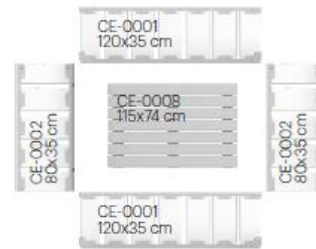

CUSHIONS USED IN THIS CONFIGURATION:

- 6x CE-0018 Back cushion 116,5x36x13 cm
- 6x CE-0017 Seat cushion 116,5x80x10 cm
- 2x CE-0019 Side corner cushion 67x36x13 cm
- 2x CE-0024 Side low cushion 67x28x13 cm