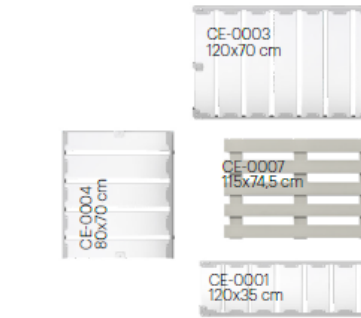

CONFIGURATION 3 | 240x480 CM (LxW)

PANELS USED IN THIS CONFIGURATION:

- 6x CE-0003 Long panel 120x70 cm
- 8x CE-0001 Long panel 120x35 cm
- 6x CE-0004 Short panel 80x70 cm
- 4x CE-0002 Short panel 80x35 cm
- 6x CE-0007 Seat panel 115x74.5 cm
- 1x CE-0008 Top panel 115x74 cm
- 2x CE-0010 Connector straight 80x70 cm

CUSHIONS USED IN THIS CONFIGURATION:

- 6x CE-0018 Back cushion 116,5x36x13 cm
- 6x CE-0017 Seat cushion 116,5x80x10 cm
- 2x CE-0019 Side corner cushion 67x36x13 cm
- 2x CE-0024 Side low cushion 67x28x13 cm
- 2x CE-0040 Side bevelled cushion 67x36x10-20 cm

NOTE
Place the panel with hooks on the inside. For all CE-0003 panels.

CE-0010
Connector straight
80x70 cm

NOTE
Place the panel with the rubber caps down. For all CE-0004 panels.

CE-0010
Connector straight
80x70 cm