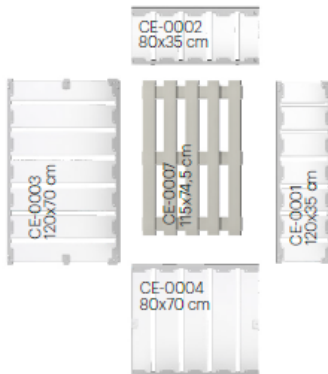

**NOTE**  
Place the panel with hooks on the inside. For all CE-0003 panels.

CE-0010  
Connector straight  
80x70 cm

**NOTE**  
Place the panel with the rubber caps down. For all CE-0004 panels.

CE-0010  
Connector straight  
80x70 cm

## CONFIGURATION 4 | 320x360 CM (LxW)