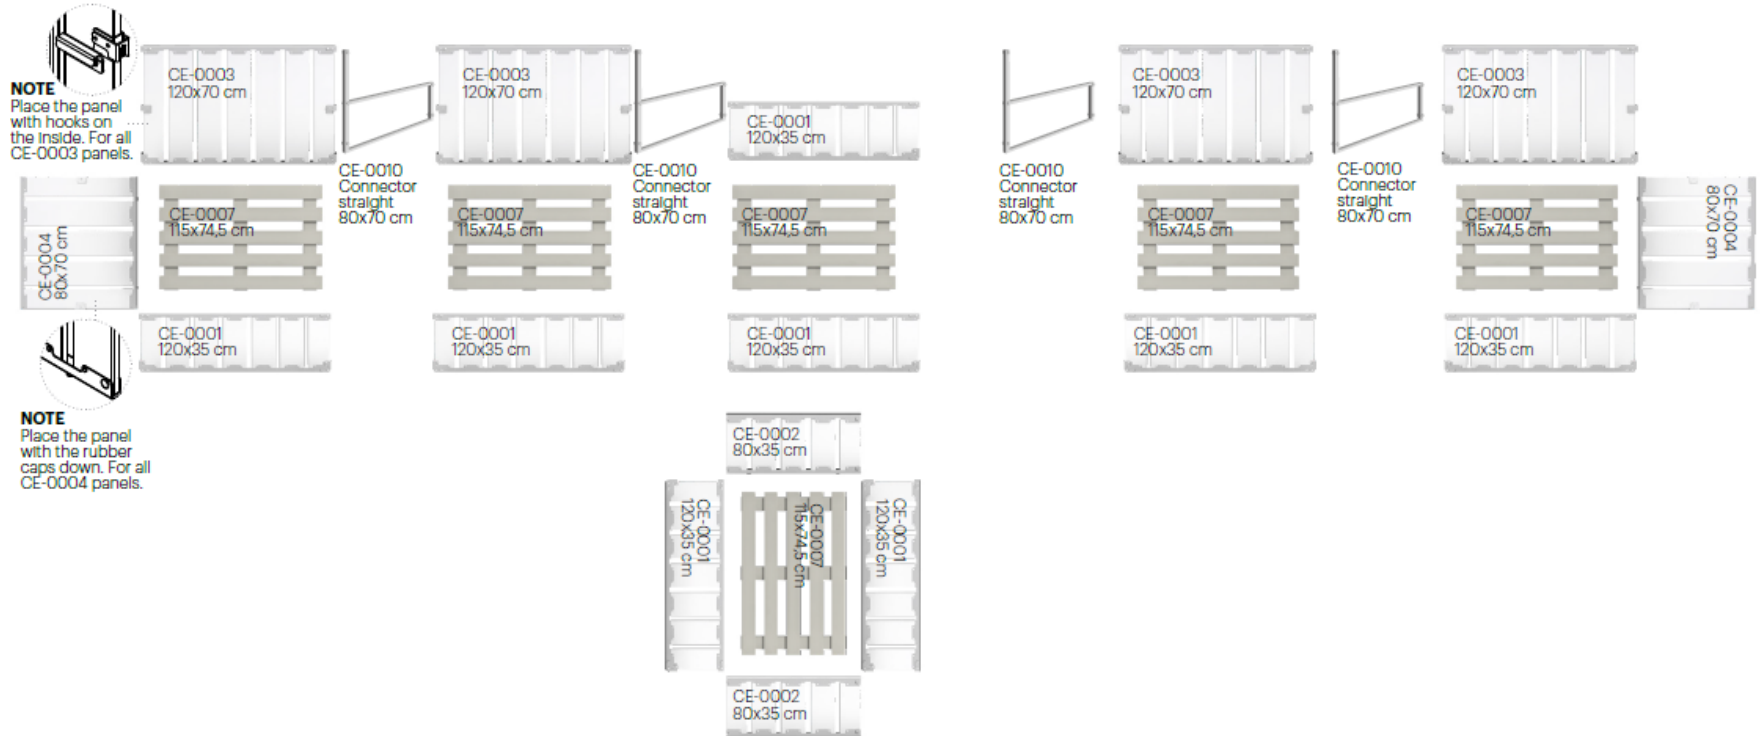

CUSHIONS USED IN THIS CONFIGURATION:

- 4x CE-0018 Back cushion 116,5x36x13 cm
- 6x CE-0017 Seat cushion 116,5x80x10 cm
- 2x CE-0024 Side low cushion 67x28x13 cm