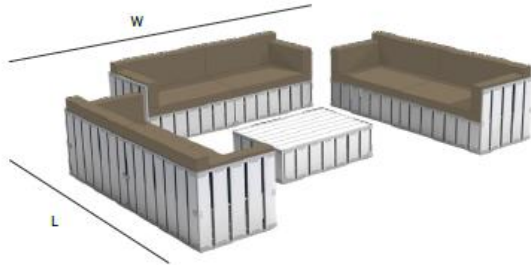

CONFIGURATION 6 | 330x420 CM (LxW)