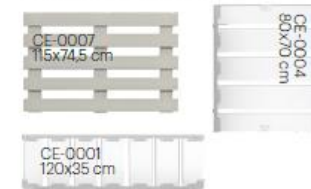

NOTE

Place the panel with the rubber caps down. For all CE-0004 panels.