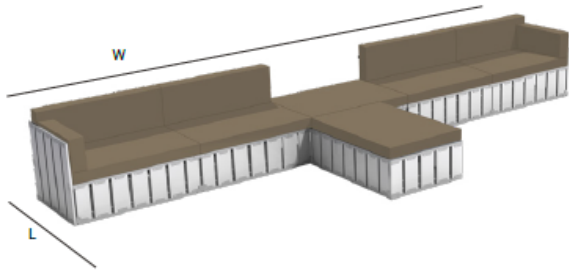

CONFIGURATION 8 | 200x600 CM (LxW)