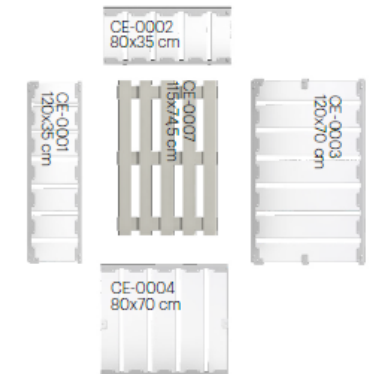

**NOTE**  
Place the panel with hooks on the inside. For all CE-0003 panels.

CE-0010  
Connector straight  
80x70 cm

**NOTE**  
Place the panel with the rubber caps down. For all CE-0004 panels.

CE-0010  
Connector straight  
80x70 cm

## CONFIGURATION 4 | 320x360 CM (LxW)