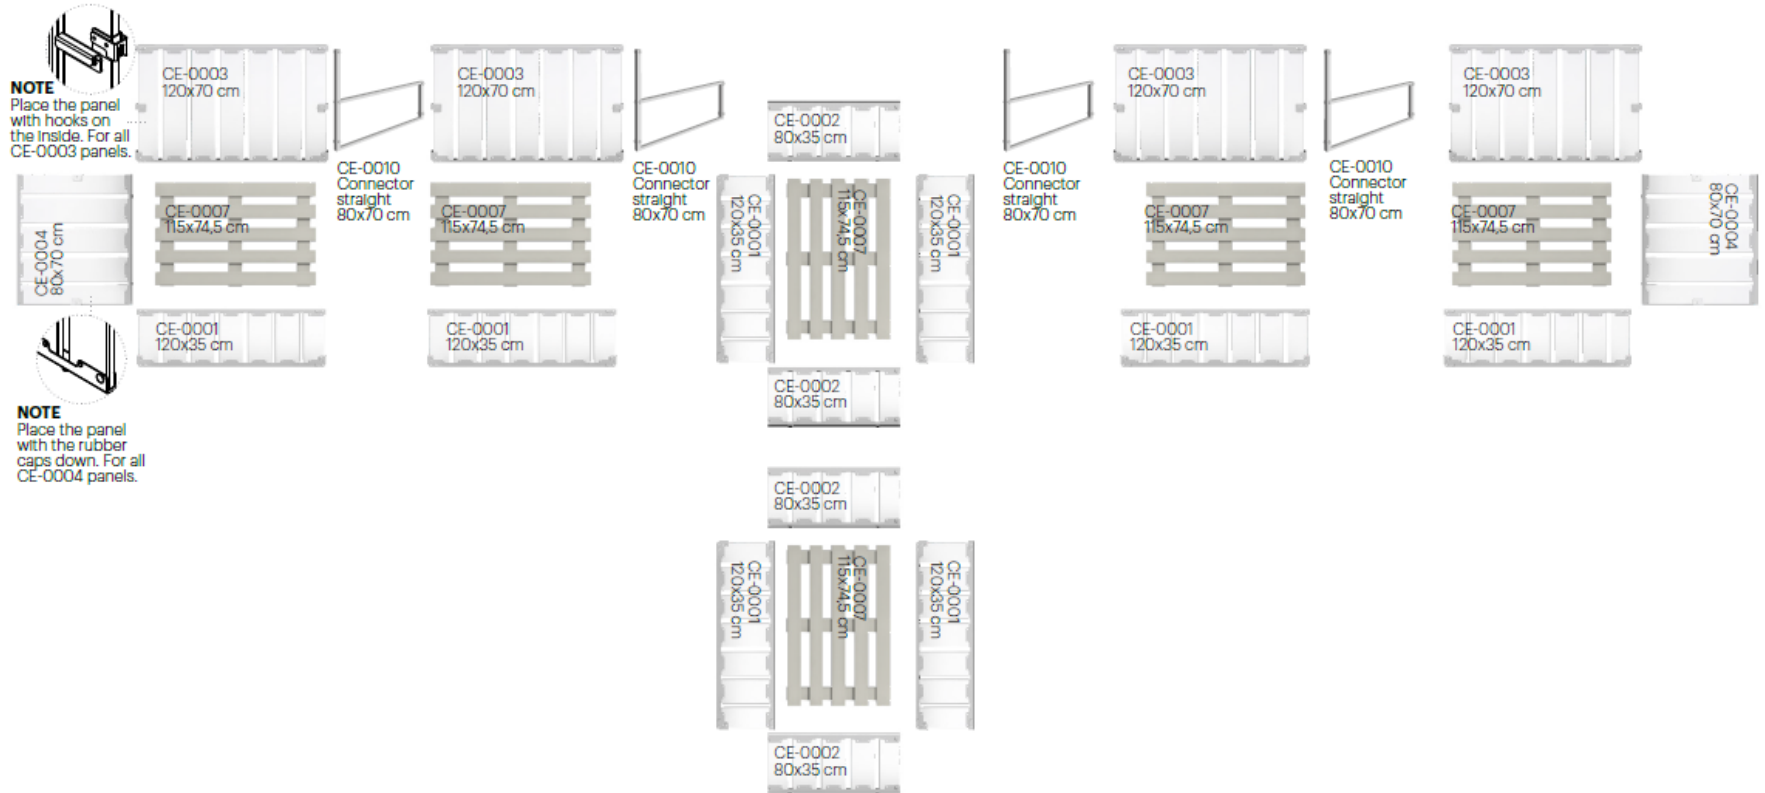

CUSHIONS USED IN THIS CONFIGURATION:

- 4x CE-0018 Back cushion 116,5x36x13 cm
- 6x CE-0017 Seat cushion 116,5x80x10 cm
- 2x CE-0024 Side low cushion 67x28x13 cm